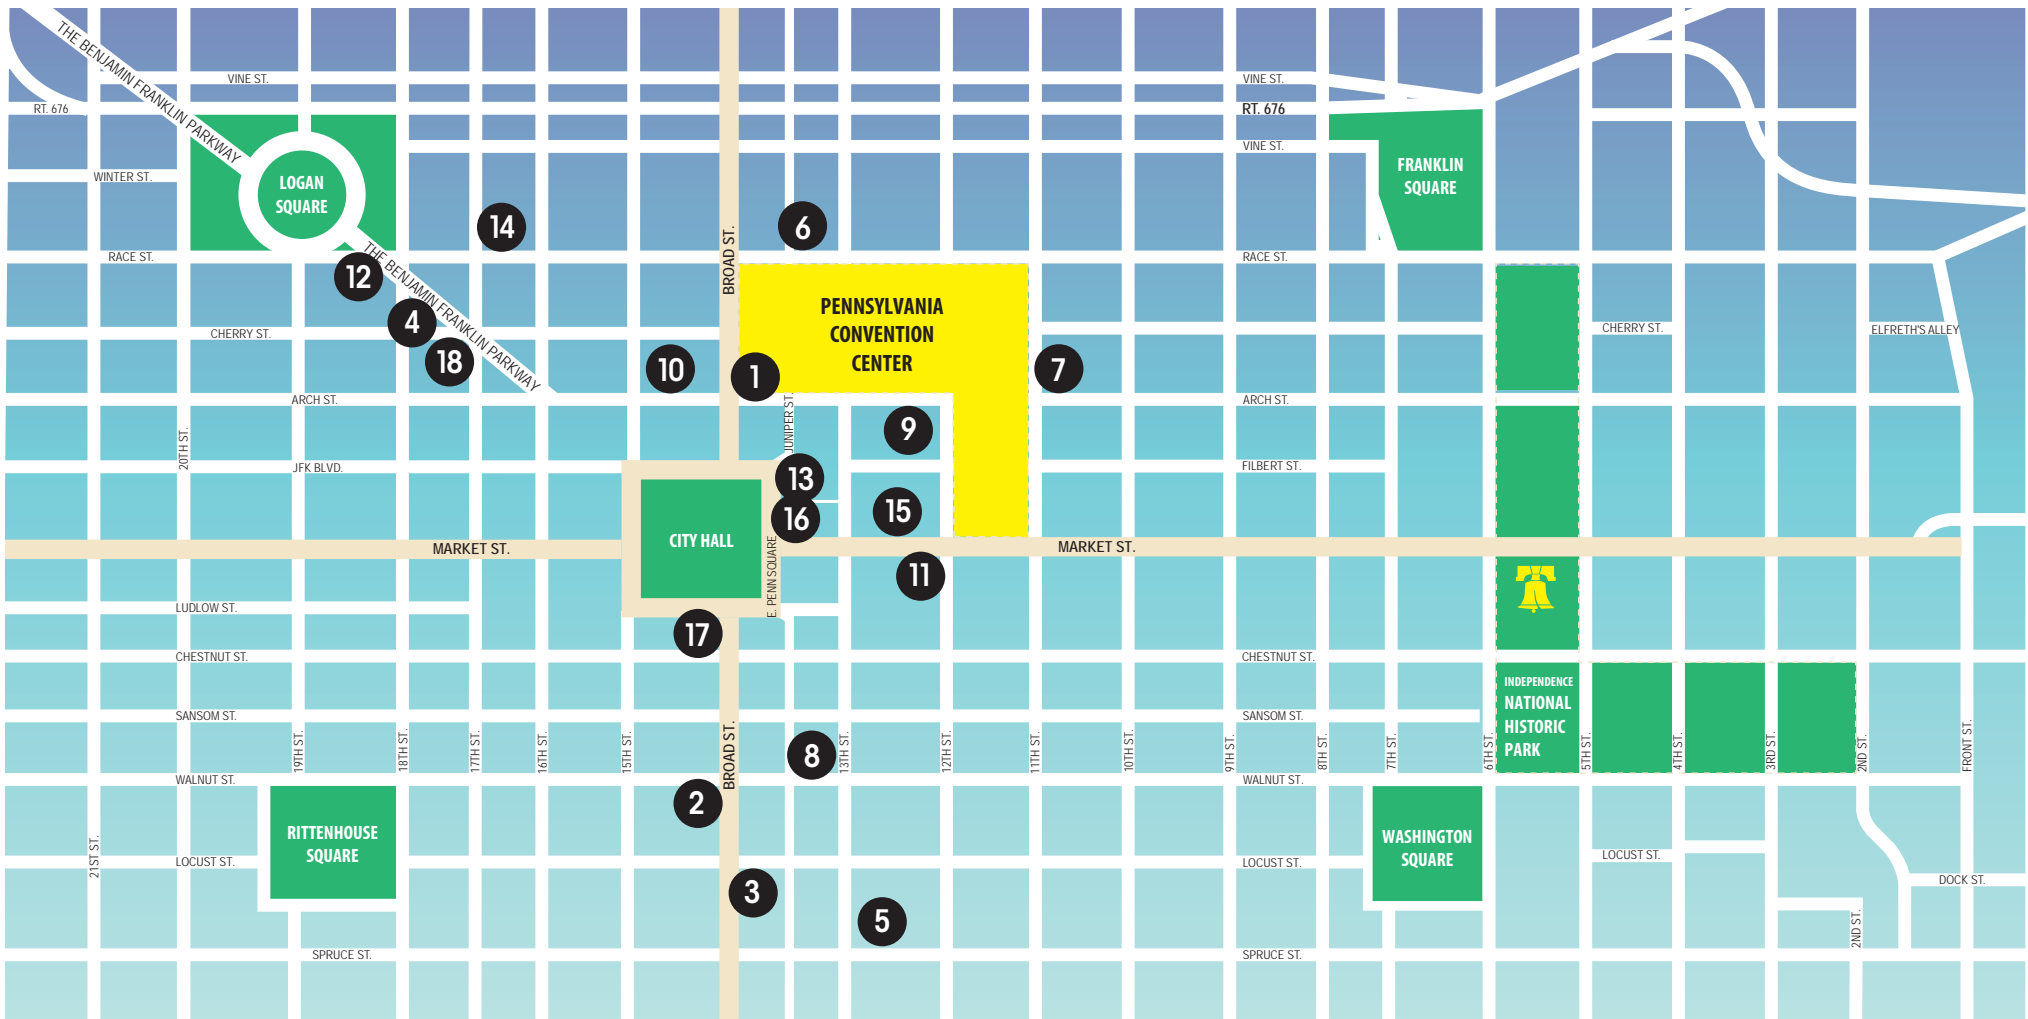

PHILADELPHIA HOTEL MAP

FNCE® 2019

Food & Nutrition Conference & Expo™

Philadelphia, PA | October 26–29